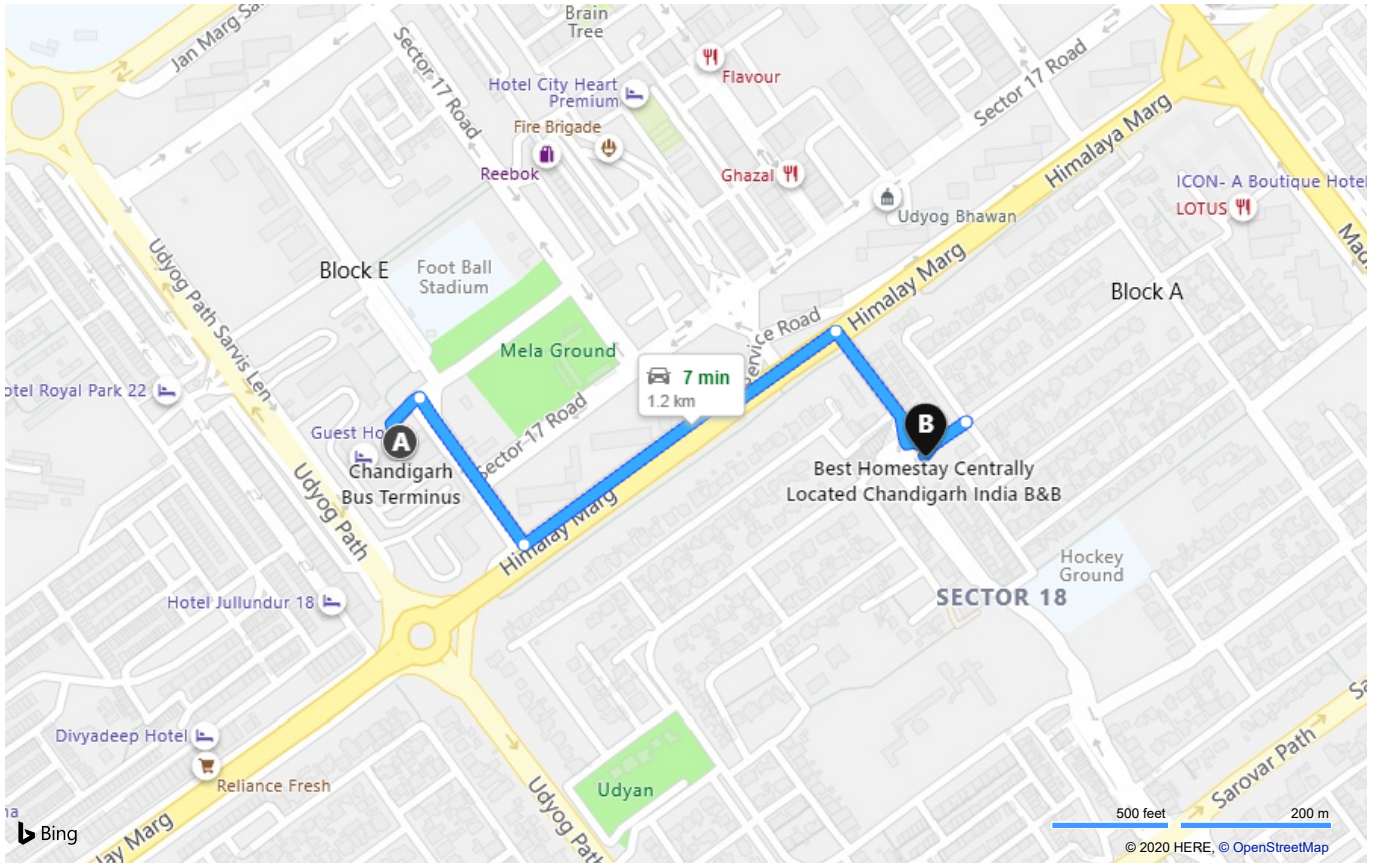

- A** Chandigarh Bus Terminus, Isbt, Sector-17, Chandigarh
- B** Best Homestay Centrally Located Chandigarh India B&B, House NO-136, Sector-18 A, 2nd (Top Floor), Near Christ Church Sector-18, Chandigarh 160018

7 min , 1.2 km
 Light traffic
 Via Sector 17 Road, service Road

A Chandigarh Bus Terminus

| | | |
|---|--|--------|
| ↑ | 1. Leave towards Sector 17 Road • <i>Private Road</i> | 79 m |
| ↘ | 2. Turn right to stay on Sector 17 Road | 0.2 km |
| ↙ | 3. Turn left on to service Road | 0.3 km |
| ↘ | 4. Turn right to stay on service Road | 13 m |
| ↙ | 5. Turn left on to Himalaya Marg / Himalay Marg ▲ <i>Minor Congestion</i> | 0.2 km |
| ↗ | 6. Turn right on to Sector 18 Road | 0.2 km |
| ↻ | 7. At roundabout, take 1st exit | 98 m |
| ↶ | 8. Perform a U-turn to stay on road | 74 m |
| | 9. Arrive The last intersection is Sector 18 Road | |

B Best Homestay Centrally Located Chandigarh India B&B

A Chandigarh Bus Terminus, Isbt, Sector-17,...

B Best Homestay Centrally Located Chandig...

These directions are subject to the Microsoft® Service Agreement and are for informational purposes only. No guarantee is made regarding their completeness or accuracy. Construction projects, traffic, or other events may cause actual conditions to differ from these results. Map and traffic data © 2020 HERE™.