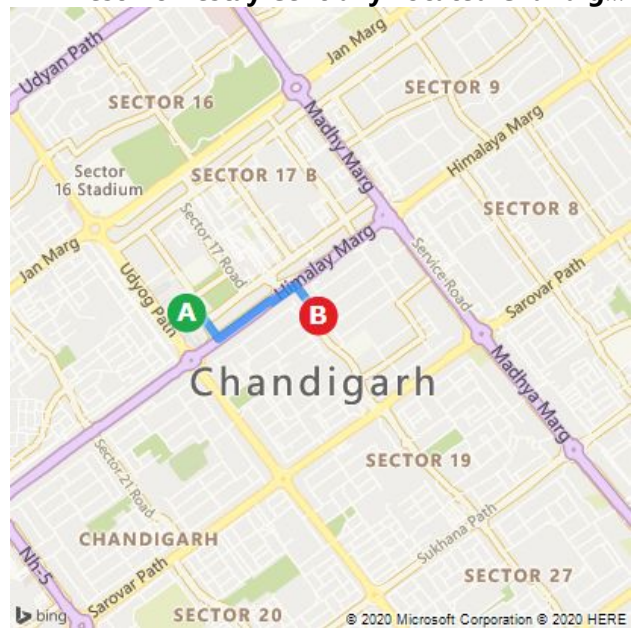

- A** Chandigarh Bus Terminus, Isbt, Sector-17, Chandigarh
- B** Best Homestay Centrally Located Chandigarh India B&B, House NO-136, Sector-18 A, 2nd (Top Floor), Near Christ Church Sector-18, Chandigarh 160018

7 min , 1.2 km
 Light traffic
 Via Sector 17 Road, service Road

A Chandigarh Bus Terminus

| | | |
|---|--|--------|
| ↑ | 1. Leave towards Sector 17 Road • <i>Private Road</i> | 79 m |
| ↘ | 2. Turn right to stay on Sector 17 Road | 0.2 km |
| ↙ | 3. Turn left on to service Road | 0.3 km |
| ↘ | 4. Turn right to stay on service Road | 13 m |
| ↙ | 5. Turn left on to Himalaya Marg / Himalay Marg ▲ <i>Minor Congestion</i> | 0.2 km |
| ↗ | 6. Turn right on to Sector 18 Road | 0.2 km |
| ↻ | 7. At roundabout, take 1st exit | 98 m |
| ↶ | 8. Perform a U-turn to stay on road | 74 m |
| | 9. Arrive The last intersection is Sector 18 Road | |

B Best Homestay Centrally Located Chandigarh India B&B

A Chandigarh Bus Terminus, Isbt, Sector-17,...

B Best Homestay Centrally Located Chandig...

These directions are subject to the Microsoft® Service Agreement and are for informational purposes only. No guarantee is made regarding their completeness or accuracy. Construction projects, traffic, or other events may cause actual conditions to differ from these results. Map and traffic data © 2020 HERE™.