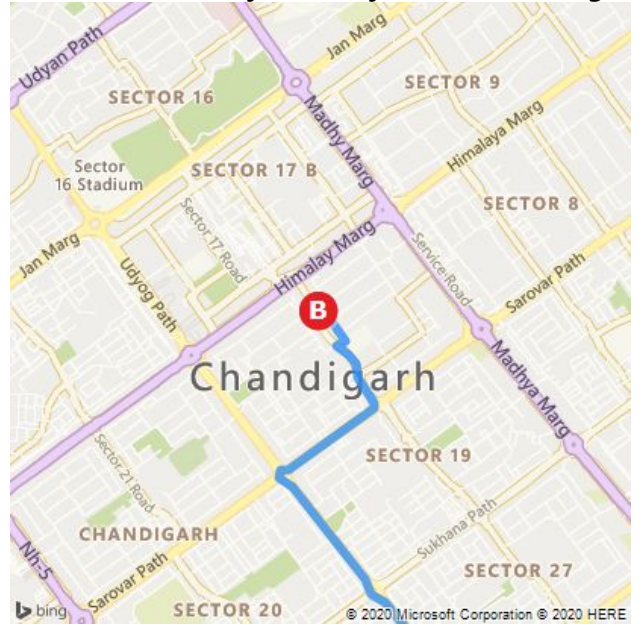

- A** Chandigarh International Airport, New Civil Air Terminal, Sahibzada Ajit Singh Nagar (Mohali), Punjab 140306
- B** Best Homestay Centrally Located Chandigarh India B&B, House NO-136, Sector-18 A, 2nd (Top Floor), Near Christ Church Sector-18, Chandigarh 160018

39 min , 13.7 km
 Light traffic (7 min delay)
 Via Kandala Road, Nh-5

A Chandigarh International Airport

↑	1. Leave (east)	0.3 km
↘	2. Turn right towards Kandala Road • <i>Entering Punjab</i>	1.7 km
↘	3. Turn right on to Kandala Road	1.1 km
↘	4. Turn right to stay on Kandala Road	1.3 km
↙	5. Turn left to stay on Kandala Road	0.5 km
↘	6. Turn right on to Bordar Road / Border Road ▲ <i>Minor Congestion</i>	0.8 km
🛣️	7. Keep straight on to Nh-5 / Border Road / Bordar Road ▲ <i>Minor Congestion</i>	2.8 km
↻	8. At roundabout, take 2nd exit on to Purv Marg / Poorv Marg ▲ <i>Minor Congestion</i>	1.3 km
↙	9. Turn left on to Jankshan-41 / Udyog Marg / Junction-41	0.8 km
↻	10. At roundabout, take 2nd exit	0.8 km
↻	11. At roundabout, take 2nd exit on to Udyog Path	0.8 km
↻	12. At roundabout, take 3rd exit on to Sarovar Path	0.7 km
↙	13. Turn left on to Sector 18 Road	0.4 km
↘	14. Turn right	52 m

←	15. Turn left	0.2 km
←	16. Turn left	44 m
←	17. Turn left	74 m
	18. Arrive The last intersection is Sector 18 Road	

B Best Homestay Centrally Located Chandigarh India B&B

A Chandigarh International Airport, New Ci...

B Best Homestay Centrally Located Chandig...

These directions are subject to the Microsoft® Service Agreement and are for informational purposes only. No guarantee is made regarding their completeness or accuracy. Construction projects, traffic, or other events may cause actual conditions to differ from these results. Map and traffic data © 2020 HERE™.