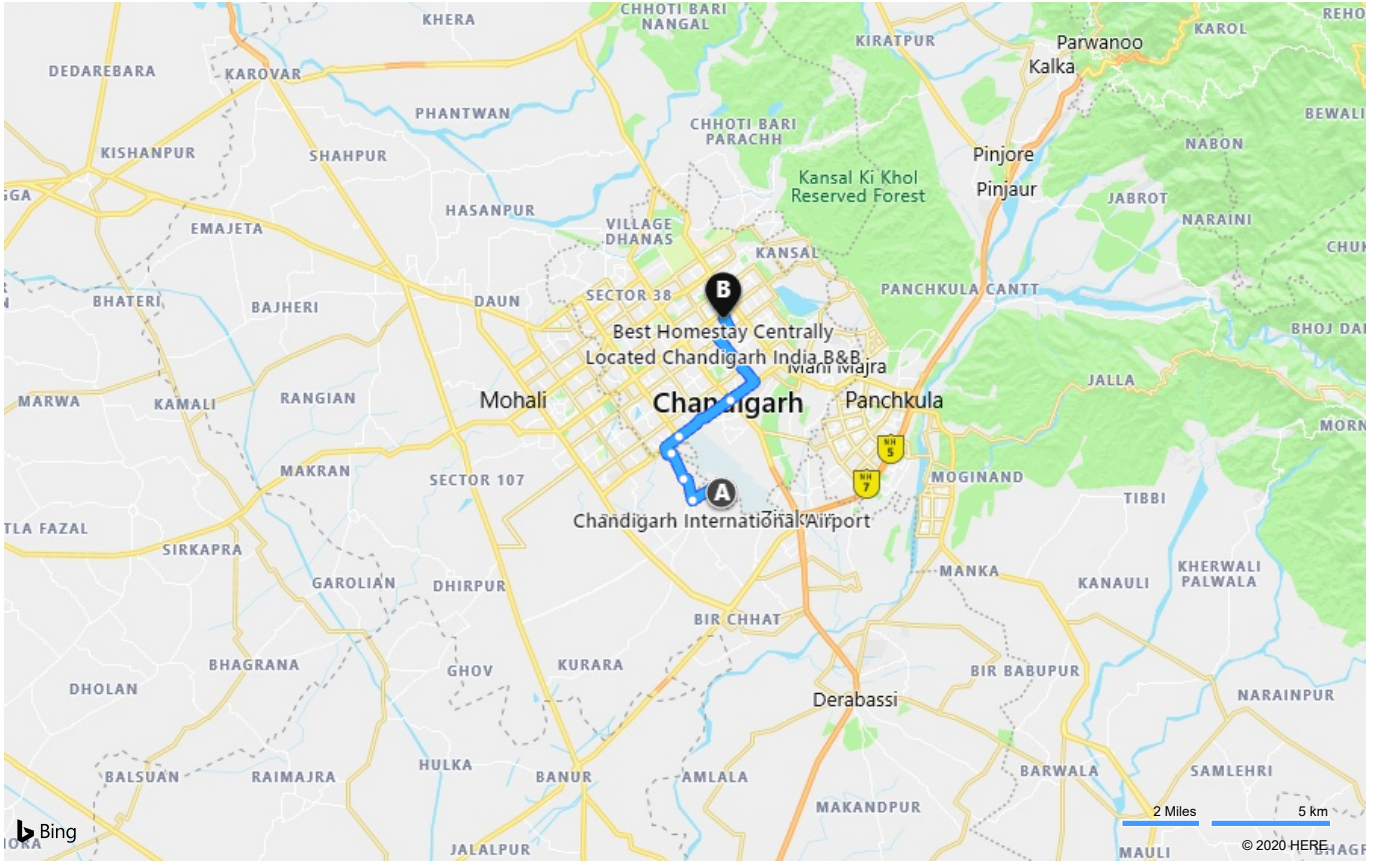

- A** Chandigarh International Airport, New Civil Air Terminal, Sahibzada Ajit Singh Nagar (Mohali), Punjab 140306
- B** Best Homestay Centrally Located Chandigarh India B&B, House NO-136, Sector-18 A, 2nd (Top Floor), Near Christ Church Sector-18, Chandigarh 160018

39 min , 13.7 km
 Light traffic (7 min delay)
 Via Kandala Road, Nh-5

A Chandigarh International Airport

↑	1. Leave (east)	0.3 km
↘	2. Turn right towards Kandala Road • <i>Entering Punjab</i>	1.7 km
↘	3. Turn right on to Kandala Road	1.1 km
↘	4. Turn right to stay on Kandala Road	1.3 km
↙	5. Turn left to stay on Kandala Road	0.5 km
↘	6. Turn right on to Bordar Road / Border Road ▲ <i>Minor Congestion</i>	0.8 km
🛣️	7. Keep straight on to Nh-5 / Border Road / Bordar Road ▲ <i>Minor Congestion</i>	2.8 km
↻	8. At roundabout, take 2nd exit on to Purv Marg / Poorv Marg ▲ <i>Minor Congestion</i>	1.3 km
↙	9. Turn left on to Jankshan-41 / Udyog Marg / Junction-41	0.8 km
↻	10. At roundabout, take 2nd exit	0.8 km
↻	11. At roundabout, take 2nd exit on to Udyog Path	0.8 km
↻	12. At roundabout, take 3rd exit on to Sarovar Path	0.7 km
↙	13. Turn left on to Sector 18 Road	0.4 km
↘	14. Turn right	52 m

←	15. Turn left	0.2 km
←	16. Turn left	44 m
←	17. Turn left	74 m
	18. Arrive The last intersection is Sector 18 Road	

B Best Homestay Centrally Located Chandigarh India B&B

A Chandigarh International Airport, New Ci...

B Best Homestay Centrally Located Chandig...

These directions are subject to the Microsoft® Service Agreement and are for informational purposes only. No guarantee is made regarding their completeness or accuracy. Construction projects, traffic, or other events may cause actual conditions to differ from these results. Map and traffic data © 2020 HERE™.