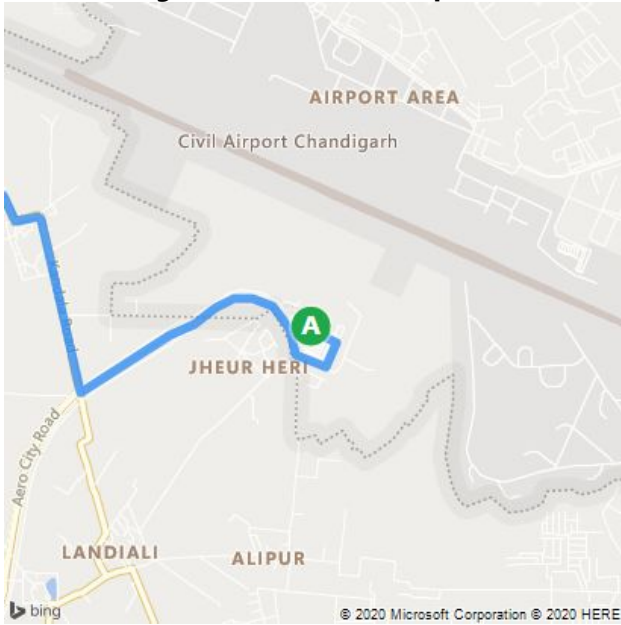

- A** Chandigarh International Airport, New Civil Air Terminal, Sahibzada Ajit Singh Nagar (Mohali), Punjab 140306
- B** Best Homestay Centrally Located Chandigarh India B&B, House NO-136, Sector-18 A, 2nd (Top Floor), Near Christ Church Sector-18, Chandigarh 160018

39 min , 13.7 km
 Light traffic (7 min delay)
 Via Kandala Road, Nh-5

A Chandigarh International Airport

↑	1. Leave (east)	0.3 km
↘	2. Turn right towards Kandala Road • <i>Entering Punjab</i>	1.7 km
↘	3. Turn right on to Kandala Road	1.1 km
↘	4. Turn right to stay on Kandala Road	1.3 km
↙	5. Turn left to stay on Kandala Road	0.5 km
↘	6. Turn right on to Bordar Road / Border Road ▲ <i>Minor Congestion</i>	0.8 km
🛣️	7. Keep straight on to Nh-5 / Border Road / Bordar Road ▲ <i>Minor Congestion</i>	2.8 km
↻	8. At roundabout, take 2nd exit on to Purv Marg / Poorv Marg ▲ <i>Minor Congestion</i>	1.3 km
↙	9. Turn left on to Jankshan-41 / Udyog Marg / Junction-41	0.8 km
↻	10. At roundabout, take 2nd exit	0.8 km
↻	11. At roundabout, take 2nd exit on to Udyog Path	0.8 km
↻	12. At roundabout, take 3rd exit on to Sarovar Path	0.7 km
↙	13. Turn left on to Sector 18 Road	0.4 km
↘	14. Turn right	52 m

←	15. Turn left	0.2 km
←	16. Turn left	44 m
←	17. Turn left	74 m
	18. Arrive The last intersection is Sector 18 Road	

B Best Homestay Centrally Located Chandigarh India B&B

A Chandigarh International Airport, New Ci...

B Best Homestay Centrally Located Chandig...

These directions are subject to the Microsoft® Service Agreement and are for informational purposes only. No guarantee is made regarding their completeness or accuracy. Construction projects, traffic, or other events may cause actual conditions to differ from these results. Map and traffic data © 2020 HERE™.